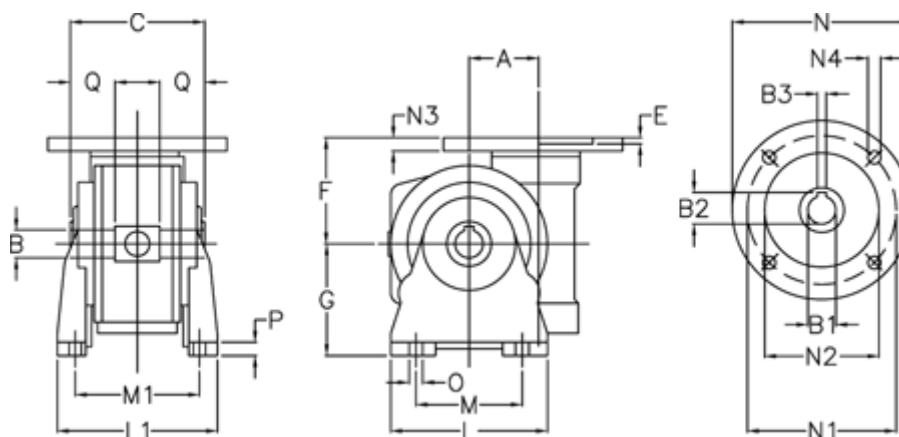

Article number: 3902030007323  
 Description: Worm gear  
 VF 30-V-7-63B14

## Measures

A	= 30	G	= 55	N3	= 6
B	= 14 H7	L	= 80	N4	= 5.5
B1 E7	= 11	L1	= 80	O	= 6.5
B2	= 12.8	M	= 50	P	= 8
B3 H9	= 4	M1	= 66	Q	= 20.5
C	= 55	N	= 90		
E	= 5.5	N1	= 75		
F	= 52	N2	= 60		